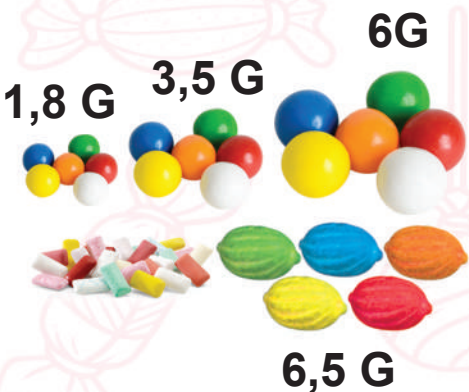

1,8 G 3,5 G

6G

6,5 G

BOUBOUL
BB 2G 200P